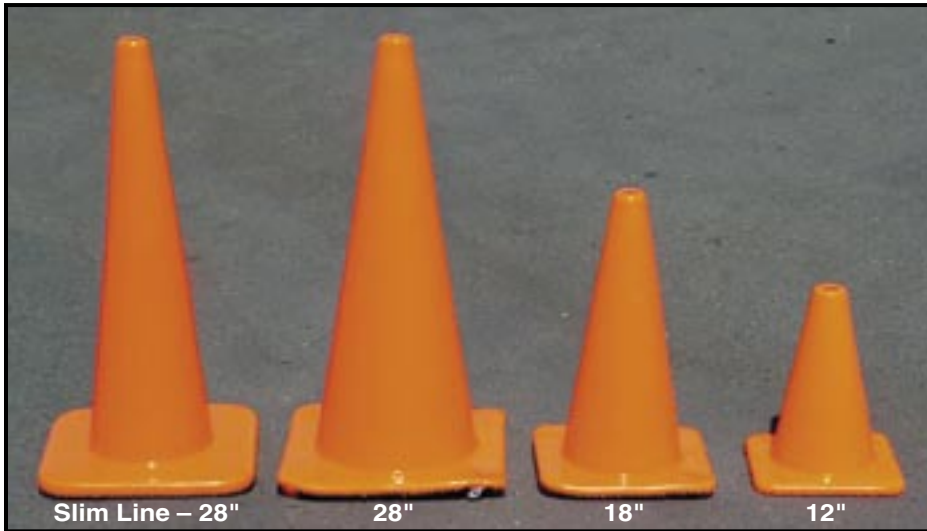

TRAFFIC CONES

Traffic Cones

- Material: PVC
- Sizes:
 - 4312B – 12" (1 1/2 lb.)
 - 4318B – 18" (3 lb.)
 - 4328-E7B – 28" (7 lb.) Slim Line
 - 4328B – 28" (7 lb.)
 - 4328-10B – 28" (10 lb.)
 - 4336B – 36" (10 lb.)
- Imprint with name available on all cones

Reflectorized Cones

- Material: PVC
- Sizes:
 - 4328-10R64B – 28" (10 lb.) with 6" upper, 4" lower collar
 - 4328R64B – 28" (7 lb.) with 6" upper, 4" lower collar
 - 4328E764B – 28" (7 lb.) Slim Line with 6" upper, 4" lower collar
 - 4318R6B – 18" (3 lb.) with 6" collar
 - 4318R4B – 18" (3 lb.) with 4" collar
- Can be imprinted with your name
- High Intensity Reflective Bands applied at the factory

Stick-On Collars for 28" Cone:

- 43413M – 6" Upper
- 43473M – 4" Lower

Reflectorized Slip-On Cone Collars

- High Intensity Grade White Reflective material
- Sizes: Available in 7" or 13" widths (Use 7" for 18" cone, 13" for 28" cone)
- Slips over cones
- Removable
- G-26-1554-002 – 7" collar
- G-38-1554-002 – 13" collar

Alternate Cone Colors

- Cones are available in White or Lime

Cone Holder

99DTCH

- Mounts on truck
- Will hold: ten 18" cones or five 28" cones